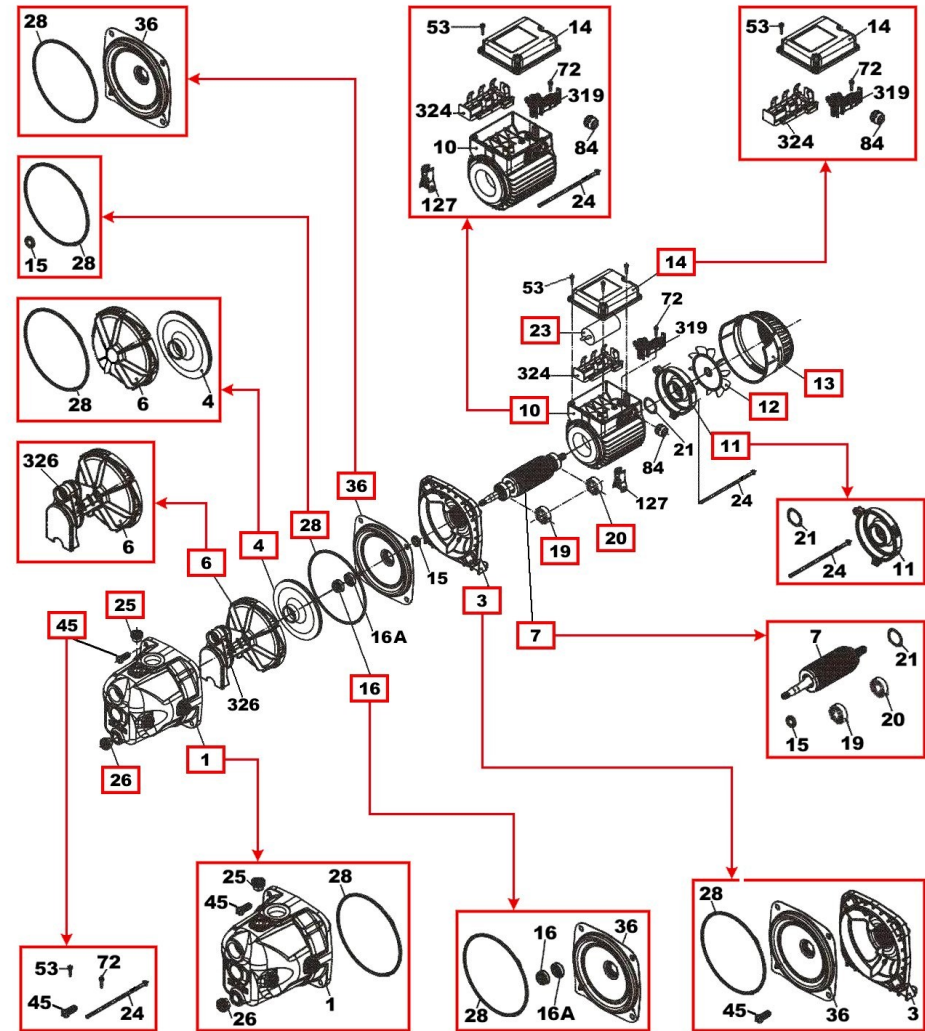

Pump Model - version

JET 62 M - N.2. - -

Company Name
Contact
Telephone
FAX
E-Mail address

Receiver

From

Serial Number

Attention: check the correspondence
with the serial number of the pump.

JET 62 M - N.2. - - @ 102660000_d

JET 62 M @ 102660000

Item	Quant	Item no.	Description	Unit pr.
1	1	R00004000	PUMP BODY	On req.
13	1	R00004183	FAN GUARD	On req.
12	1	R00004002	FAN	On req.
3	1	R00004003	SUPPORT	On req.
7	1	R00005184	MOTOR SHAFT	On req.
28	1	R00004187	OR	On req.
45	1	R00005185	NUTS AND BOLTS	On req.
19	1	R00005129	FRONT BEARING	On req.
20	1	R00005112	REAR BEARING	On req.
23	1	R00004009	CAPACITOR	On req.
4	1	R00004010	IMPELLER	On req.
11	1	R00004011	MOTOR COVER	On req.
10	1	R00005173	MOTOR	On req.
6	1	R00004013	DIFFUSER ASSEMBLY	On req.
16	1	R00004547	SEAL	On req.
14	1	R00004811	TERMINAL BOARD	On req.
36	1	R00004016	MECHANICAL SEAL COVER	On req.
25	1	R00004017	LOAD PLUG	On req.
26	1	R00004018	DISCHARGE PLUG	On req.